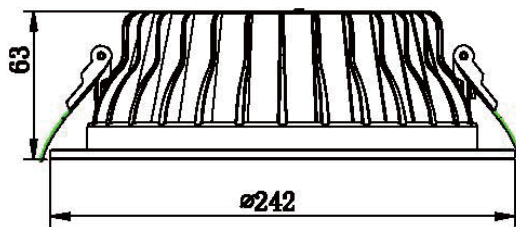

4. Cautions:

- Make sure the working voltage is AC110V or 220V before installation, otherwise, permanent damage may be caused.
- Check the goods before installation and notify your supplier immediately if there is any breakage.
- Don't touch the goods when it's working.
- Turn off the power before installation.
- Indoor use only, IP54.

5. Packing:

- 1pc/polybag/white box
- Q'ty/Carton: 20pcs
- Carton size: 45x45x50cm