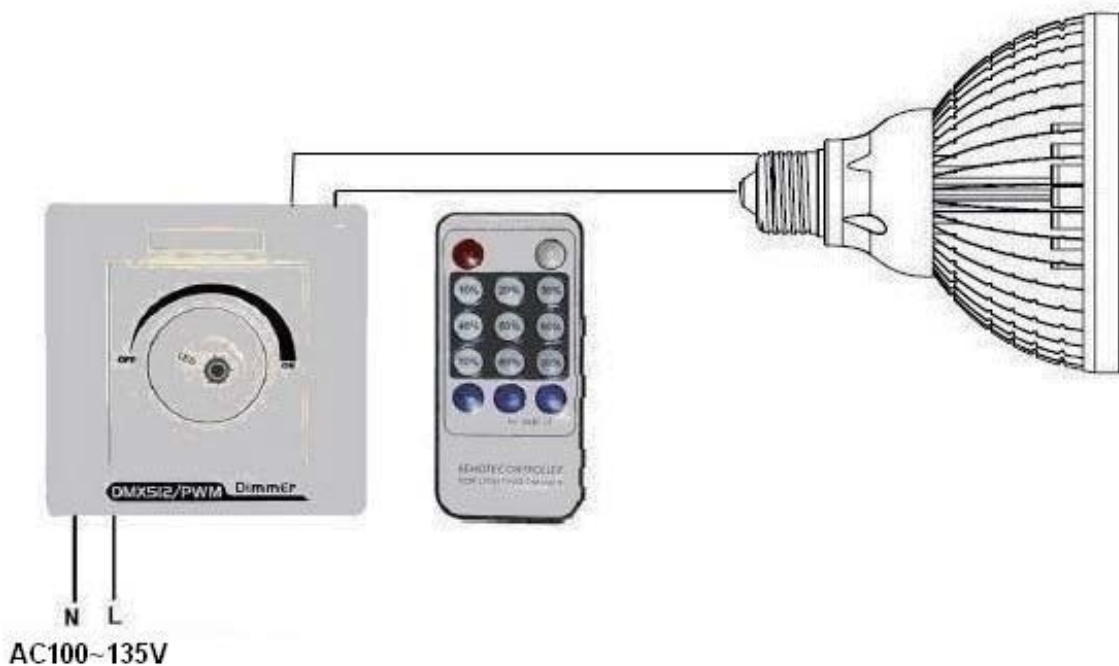

Specification

1. Model No.:

HCL-PAR38UL-X1

2. Features:

- Compliance with USA and Canada safety requirements, cULus listed, file No. E352810.
- New version of PAR38 high power spotlight adopts 2W LED as light source, with features of high efficiency, energy-saving, and long life span etc.
- We use advanced fin-circle buckled technology for our PAR38 high power spotlight, solder the fins and the aluminum light body together, so the light can radiate heat through high density fins, cool the high temperature of the light, decrease the LED decay and improve the lifetime.
- Regular lamp holder, easy installment.
- The goods works on standard dimmers smoothly.

3. Application:

- Widely applied in public area and meeting room of hotels as can lights.
- Used as spotlight in shopping mall and private house.

4. Picture:

5. Dimension(Unit:mm,±0.5mm):

6. Intramural electro circuit:

7. Driving(test) circuit:

8. Technical data:

Parameter	symbol	Data	Unit
Size	Ø x H	Ø119xH129	MM
* Luminous Flux(16w)	Flux	1000~1200	Lm
* Color Temperature (16w)	Tc	W: 2900-3200 (Warm White) N: 3700-4200 (Natural White) P: 4700-5300 (Pure White) C: 5700-6500 (Cool White)	K
* Color Rendering Index(16w)	Ra	> 70	--
LED Type/Q'ty	--	9x2W	--
Beam Angle	--	25, 40, 60	Deg(°)
Input Voltage	V	AC100~135V	--
Power Range	W	0-16	W
Dimming Method	--	TRIAC	--
Base	--	E26	--
Working temperature	Top	-20~+40	°C
Outer Housing Material	--	Aluminum +PC	--
Gross Weight	G.W.	520	G