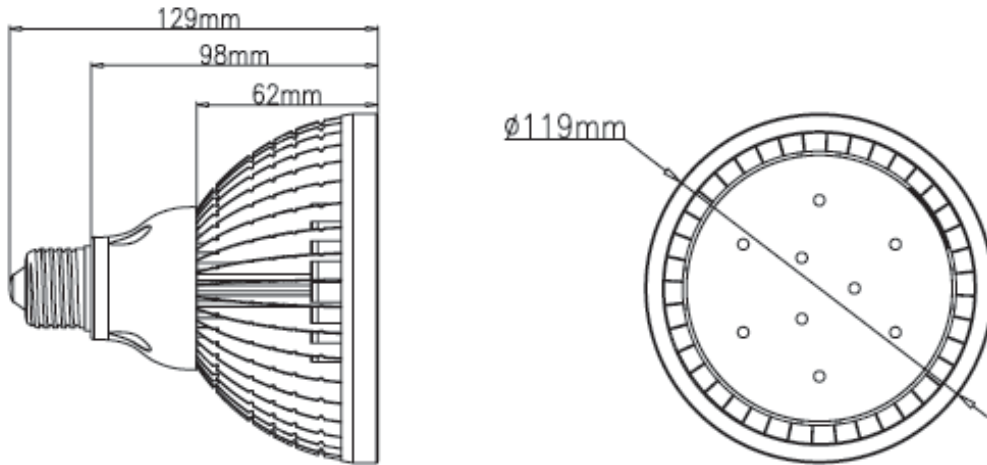

Specification

1. Model No.:

HCL-PAR38UL-X1

2. Features:

- Compliance with USA and Canada safety requirements, cULus listed, file No. E352810.
- New version of PAR38 high power spotlight adopts 2W LED as light source, with features of high efficiency, energy-saving, and long life span etc.
- We use advanced fin-circle buckled technology for our PAR38 high power spotlight, solder the fins and the aluminum light body together, so the light can radiate heat through high density fins, cool the high temperature of the light, decrease the LED decay and improve the lifetime.
- Regular lamp holder, easy installment.
- The goods works on standard dimmers smoothly.

3. Application:

- Widely applied in public area and meeting room of hotels as can lights.
- Used as spotlight in shopping mall and private house.

4. Picture:

5. Dimension(Unit:mm,±0.5mm):

6. Intramural electro circuit:

7. Driving(test) circuit:

8. Technical data:

Parameter	symbol	Data	Unit
Size	Ø x H	Ø119xH129	MM
* Luminous Flux(16w)	Flux	1000~1200	Lm
* Color Temperature (16w)	Tc	W: 2900-3200 (Warm White) N: 3700-4200 (Natural White) P: 4700-5300 (Pure White) C: 5700-6500 (Cool White)	K
* Color Rendering Index(16w)	Ra	> 70	--
LED Type/Q'ty	--	9x2W	--
Beam Angle	--	25, 40, 60	Deg(°)
Input Voltage	V	AC100~135V	--
Power Range	W	0-16	W
Dimming Method	--	TRIAC	--
Base	--	E26	--
Working temperature	Top	-20~+40	°C
Outer Housing Material	--	Aluminum +PC	--
Gross Weight	G.W.	520	G

10. Packing:

Packaging: 1pc/ Unit packing→30pcs/Ocean shipping carton
Unit packing: 125x125x165mm
Ocean shipping carton: 640x390x350mm

Colorful package available!