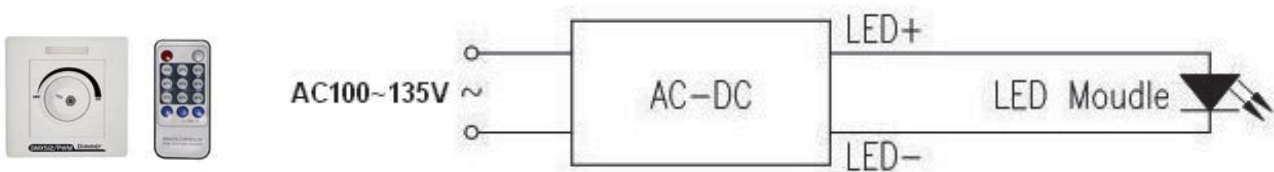

Specification

1. Model No.:

HCL-PAR30UL-X1

2. Features:

- Compliance with USA and Canada safety requirements, cULus listed, file No. E352810.
- New version of PAR30 high power spotlight adopts 2W LED as light source, with features of high efficiency, energy-saving, and long life span etc.
- We use advanced fin-circle buckled technology for our PAR30 high power spotlight, solder the fins and the aluminum light body together, so the light can radiate heat through high density fins, cool the high temperature of the light, decrease the LED decay and improve the lifetime.
- Regular lamp holder, easy installment.
- The goods works on standard dimmers smoothly.

3. Application:

- Widely applied in public area and meeting room of hotels as can light.
- Used as spotlight in shopping mall and private house.

4. Picture:

5. Dimension(Unit:mm,±0.5mm):

6. Intramural electro circuit:

7. Driving(test) circuit:

8. Technical data:

Parameter	symbol	Data	Unit
Size	Ø x H	Ø95xH102	MM
* Luminous Flux(11w)	Flux	800	Lm
* Color Temperature (11w)	Tc	W: 2900-3200 (Warm White) N: 3700-4200 (Natural White) P: 4700-5300 (Pure White) C: 5700-6500 (Cool White)	K
* Color Rendering Index(11w)	Ra	> 70	--
LED Type/Q'ty	--	6x2W	--
Beam Angle	--	25, 40, 60	Deg(°)
Input Voltage	V	AC100~135V	--
Power Range	W	0-11	W
Dimming Method	--	TRIAC	--
Base	--	E26	--
Working temperature	Top	-20~+40	°C
Outer Housing Material	--	Aluminum +PC	--
Gross Weight	G.W.	323	G