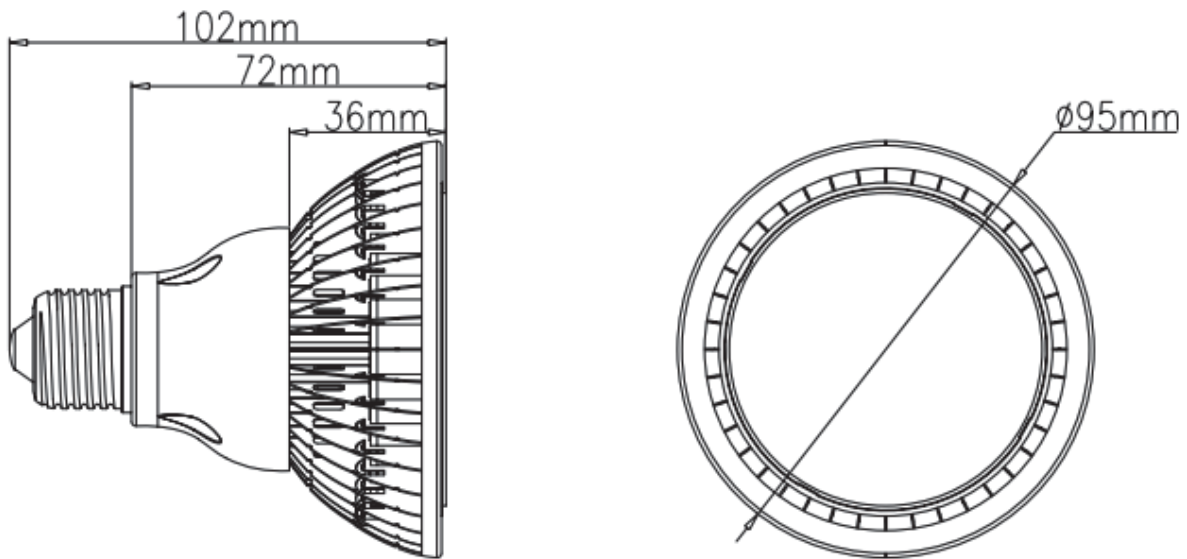

Specification

1. Model No.:

HCL-PAR30UL-X1

2. Features:

- Compliance with USA and Canada safety requirements, cULus listed, file No. E352810.
- New version of PAR30 high power spotlight adopts 2W LED as light source, with features of high efficiency, energy-saving, and long life span etc.
- We use advanced fin-circle buckled technology for our PAR30 high power spotlight, solder the fins and the aluminum light body together, so the light can radiate heat through high density fins, cool the high temperature of the light, decrease the LED decay and improve the lifetime.
- Regular lamp holder, easy installment.
- The goods works on standard dimmers smoothly.

3. Application:

- Widely applied in public area and meeting room of hotels as can light.
- Used as spotlight in shopping mall and private house.

4. Picture:

5. Dimension(Unit:mm,±0.5mm):

6. Intramural electro circuit:

7. Driving(test) circuit:

8. Technical data:

Parameter	symbol	Data	Unit
Size	Ø x H	Ø95xH102	MM
* Luminous Flux(11w)	Flux	800	Lm
* Color Temperature (11w)	Tc	W: 2900-3200 (Warm White) N: 3700-4200 (Natural White) P: 4700-5300 (Pure White) C: 5700-6500 (Cool White)	K
* Color Rendering Index(11w)	Ra	> 70	--
LED Type/Q'ty	--	6x2W	--
Beam Angle	--	25, 40, 60	Deg(°)
Input Voltage	V	AC100~135V	--
Power Range	W	0-11	W
Dimming Method	--	TRIAC	--
Base	--	E26	--
Working temperature	Top	-20~+40	°C
Outer Housing Material	--	Aluminum +PC	--
Gross Weight	G.W.	323	G

10. Packing:

Packaging: 1pc/ Unit packing→40pcs/Ocean shipping carton

Unit packing: 105x105x135mm

Ocean shipping carton: 530x430x290mm

Colorful package available!