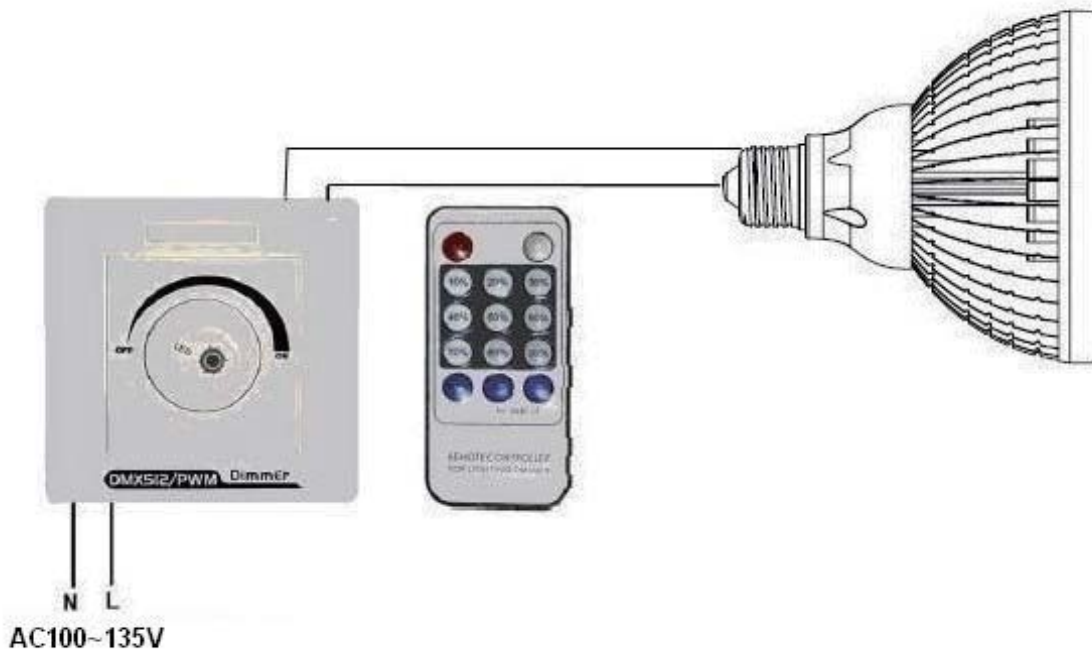

Specification

1. Model No.:

HCL-PAR30UL-X1

2. Features:

- Compliance with USA and Canada safety requirements, cULus listed, file No. E352810.
- New version of PAR30 high power spotlight adopts 2W LED as light source, with features of high efficiency, energy-saving, and long life span etc.
- We use advanced fin-circle buckled technology for our PAR30 high power spotlight, solder the fins and the aluminum light body together, so the light can radiate heat through high density fins, cool the high temperature of the light, decrease the LED decay and improve the lifetime.
- Regular lamp holder, easy installment.
- The goods works on standard dimmers smoothly.

3. Application:

- Widely applied in public area and meeting room of hotels as can light.
- Used as spotlight in shopping mall and private house.

4. Picture:

5. Dimension(Unit:mm,±0.5mm):

6. Intramural electro circuit:

7. Driving(test) circuit:

8. Technical data:

Parameter	symbol	Data	Unit
Size	Ø x H	Ø95xH102	MM
* Luminous Flux(11w)	Flux	800	Lm
* Color Temperature (11w)	Tc	W: 2900-3200 (Warm White) N: 3700-4200 (Natural White) P: 4700-5300 (Pure White) C: 5700-6500 (Cool White)	K
* Color Rendering Index(11w)	Ra	> 70	--
LED Type/Q'ty	--	6x2W	--
Beam Angle	--	25, 40, 60	Deg(°)
Input Voltage	V	AC100~135V	--
Power Range	W	0-11	W
Dimming Method	--	TRIAC	--
Base	--	E26	--
Working temperature	Top	-20~+40	°C
Outer Housing Material	--	Aluminum +PC	--
Gross Weight	G.W.	323	G