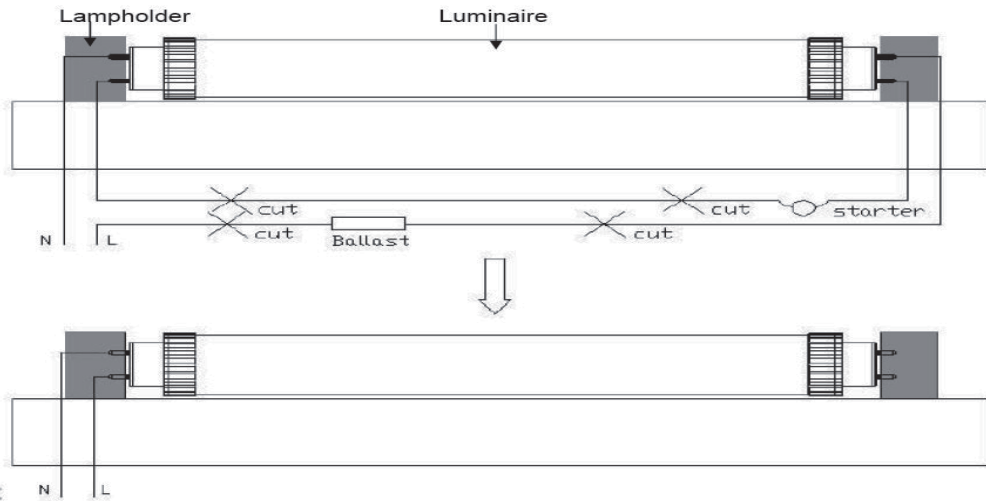

Specification

1. Model Number:

HCL-T812P18S5X-UL-X

Remarks:

- "12" stands for length 120cm.
- The 1st "X" stands for color temperature, W means warm white, N means natural white, P means pure white.
- The 2nd "X" stands for cover, C means clear cover, F means frosted cover.

2. Picture:

3. Dimension(Unit:mm,±0.5mm):

4. Intramural electro circuit:

5. Technical data:

Parameter	symbol	Data	Unit
Size	Ø x L	Ø26 x L1214	MM
Power Consumption	W	18	W
Input Voltage	V	AC100 -277V 60Hz	--
* Luminous Flux(18w)	Flux	1800-2100	Lm
LED Type/Q'ty	--	120pcs 2835 SMD	--
* Color Temperature (18w)	Tc	3000K(3045±175K),WW 4000K(3985±275K),NW 5000K(5028 ± 283 K),PW	K
* Color Rendering Index(18w)	Ra	80	--
Beam Angle	--	120	Deg(°)
Body Temperature	--	≤55℃(at room temperature 28℃)	℃
Operation Temperature	--	- 20~+40	℃
Base	--	G13	--
Outer Housing Material	--	Aluminum + PC	--
IP grade	--	54	--

7. Usage:

• With Inductive ballast

Fig.1

• with electronic ballast

8. Cautions:

- Please ensure the right Operation Voltage before running. Wrong voltage may cause permanent damage.
- When there occur flicker phenomenon, this may probable caused by intenal IC temperature protection Please check the voltage and notify your supplier.
- The end retrofit luminaire has been modified and can no longer operate the originally intended lamp(s).
- To prevent electric shock, do not touch the metal parts on the ends after connecting electricity.
- Shut off the power before replacing the light.
- Use in dry location only.
- Not for use in totally enclosed luminaries.
- Please check it before using, if there are any breakages, please notify your supplier.