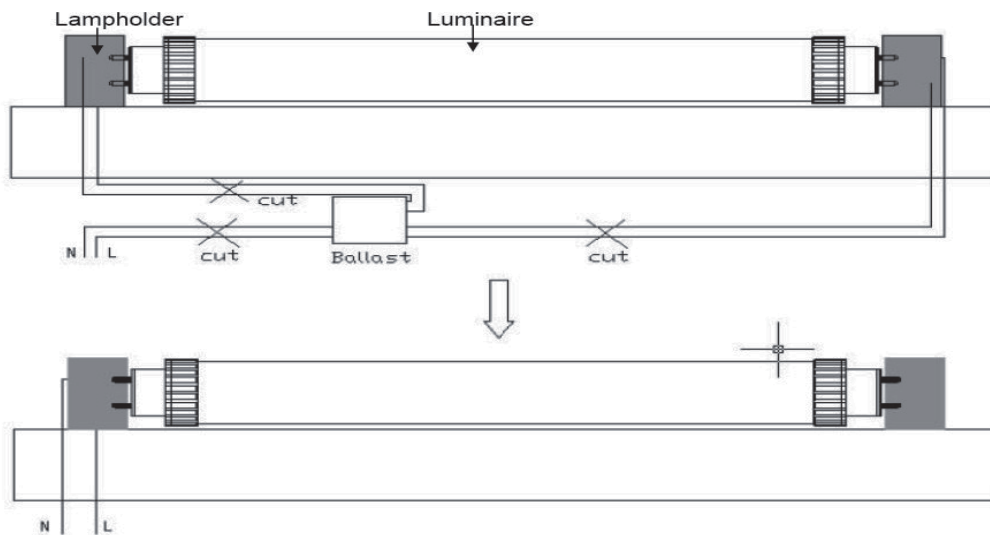

Specification

1. Model Number:

HCL-T812P18S5X-UL-X

Remarks:

- "12" stands for length 120cm.
- The 1st "X" stands for color temperature, W means warm white, N means natural white, P means pure white.
- The 2nd "X" stands for cover, C means clear cover, F means frosted cover.

2. Picture:

3. Dimension(Unit:mm,±0.5mm):

4. Intramural electro circuit:

5. Technical data:

Parameter	symbol	Data	Unit
Size	Ø x L	Ø26 x L1214	MM
Power Consumption	W	18	W
Input Voltage	V	AC100 -277V 60Hz	--
* Luminous Flux(18w)	Flux	1800-2100	Lm
LED Type/Q'ty	--	120pcs 2835 SMD	--
* Color Temperature (18w)	Tc	3000K(3045±175K),WW 4000K(3985±275K),NW 5000K(5028 ± 283 K),PW	K
* Color Rendering Index(18w)	Ra	80	--
Beam Angle	--	120	Deg(°)
Body Temperature	--	≤55℃(at room temperature 28℃)	℃
Operation Temperature	--	- 20~+40	℃
Base	--	G13	--
Outer Housing Material	--	Aluminum + PC	--
IP grade	--	54	--

7. Usage:

• With Inductive ballast

Fig.1

• with electronic ballast

8. Cautions:

- Please ensure the right Operation Voltage before running. Wrong voltage may cause permanent damage.
- When there occur flicker phenomenon, this may probable caused by intenal IC temperature protection Please check the voltage and notify your supplier.
- The end retrofit luminaire has been modified and can no longer operate the originally intended lamp(s).
- To prevent electric shock, do not touch the metal parts on the ends after connecting electricity.
- Shut off the power before replacing the light.
- Use in dry location only.
- Not for use in totally enclosed luminaries.
- Please check it before using, if there are any breakages, please notify your supplier.