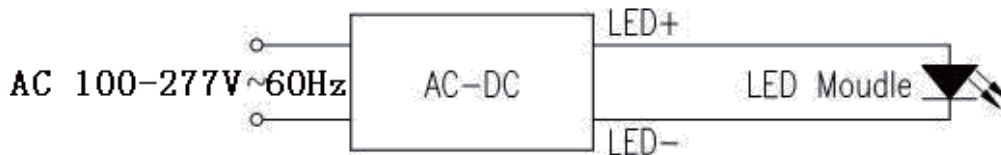

Specification

1. Model Number:

HCL-T812P18S5X-UL-X

Remarks:

- "12" stands for length 120cm.
- The 1st "X" stands for color temperature, W means warm white, N means natural white, P means pure white.
- The 2nd "X" stands for cover, C means clear cover, F means frosted cover.

2. Picture:

3. Dimension(Unit:mm,±0.5mm):

4. Intramural electro circuit:

5. Technical data:

Parameter	symbol	Data	Unit
Size	Ø x L	Ø26 x L1214	MM
Power Consumption	W	18	W
Input Voltage	V	AC100 -277V 60Hz	--
* Luminous Flux(18w)	Flux	1800-2100	Lm
LED Type/Q'ty	--	120pcs 2835 SMD	--
* Color Temperature (18w)	Tc	3000K(3045±175K),WW 4000K(3985±275K),NW 5000K(5028 ± 283 K),PW	K
* Color Rendering Index(18w)	Ra	80	--
Beam Angle	--	120	Deg(°)
Body Temperature	--	≤55℃(at room temperature 28℃)	℃
Operation Temperature	--	- 20~+40	℃
Base	--	G13	--
Outer Housing Material	--	Aluminum + PC	--
IP grade	--	54	--