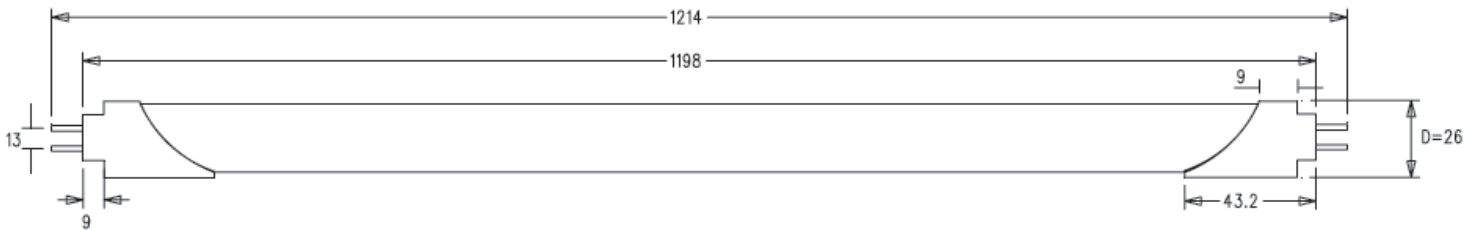

Specification

1. Model Number:

HCL-T812P18S5X-UL-X

Remarks:

- "12" stands for length 120cm.
- The 1st "X" stands for color temperature, W means warm white, N means natural white, P means pure white.
- The 2nd "X" stands for cover, C means clear cover, F means frosted cover.

2. Picture:

3. Dimension(Unit:mm,±0.5mm):

4. Intramural electro circuit:

5. Technical data:

Parameter	symbol	Data	Unit
Size	Ø x L	Ø26 x L1214	MM
Power Consumption	W	18	W
Input Voltage	V	AC100 -277V 60Hz	--
* Luminous Flux(18w)	Flux	1800-2100	Lm
LED Type/Q'ty	--	120pcs 2835 SMD	--
* Color Temperature (18w)	Tc	3000K(3045±175K),WW 4000K(3985±275K),NW 5000K(5028 ± 283 K),PW	K
* Color Rendering Index(18w)	Ra	80	--
Beam Angle	--	120	Deg(°)
Body Temperature	--	≤55℃(at room temperature 28℃)	℃
Operation Temperature	--	- 20~+40	℃
Base	--	G13	--
Outer Housing Material	--	Aluminum + PC	--
IP grade	--	54	--

9. Packing:

- 1pc/white box/strong round box/EPE cotton
- Q'ty/Carton: 25pcs
- Carton size: 1250x210x220mm